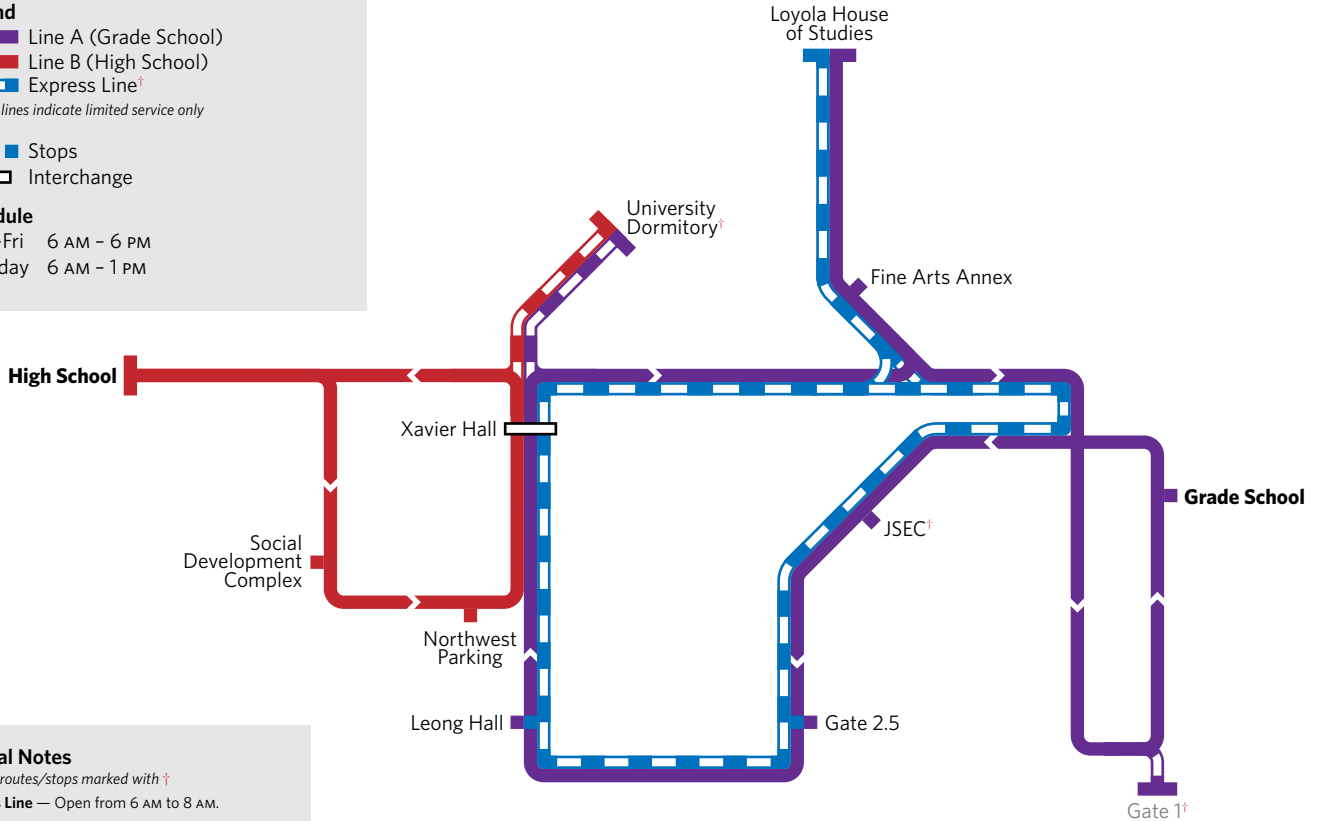

E-jeep Routes & Stops

Legend

 Line A (Grade School)

 Line B (High School)

 Express Line†

Dashed lines indicate limited service only

   Stops

 Interchange

Schedule

Mon-Fri 6 AM - 6 PM

Saturday 6 AM - 1 PM

Special Notes

Refer to routes/stops marked with †

Express Line — Open from 6 AM to 8 AM.

JSEC, University Dormitory — Open during rain, closed otherwise.

Gate 1 — Unofficial stop. Last trip only; strictly for alighting.